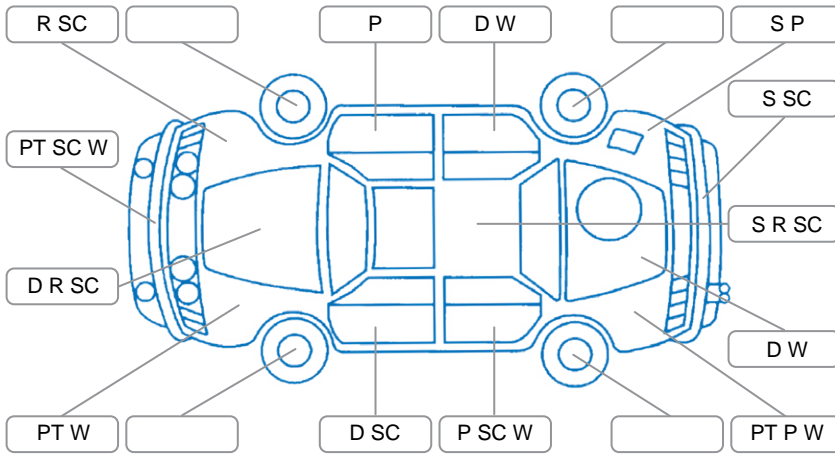

Report ID:	28,255,591	Version:	1
Created:	17 Jun 2026		

Make:	Toyota	Model:	Corolla
Body Style:	Sedan	Year:	2010
Rego No.:	FQW137	Rego Expiry:	18 Sep 2026
WoF Expiry:	03 Aug 2026	Odometer:	248,720 Kms
Good No.:	28255591	VIN:	JTNBU56E40J053660
Next Service:	245,980	Service History:	No

Key
 S = Scratch R = Rust C = Crack * = Decals W = Significant scuffs
 D = Dent PT = Paint defect P = Pin dent SC = Stone Chips

Note: some defects and blemishes may not be displayed in the diagram

Body Inspection Comments

- Front bumper misaligned
- Left A pillar paint defect
- Left cant rail paint defect
- Windscreen stone chip in CVA

Conditions During Body Inspection: Wet Dry

Under Carriage and Under Bonnet Inspection Comments

- Oil leak (Requires further investigation)
- Subframe rust
- Underbody surface rust

Interior Comments

Seats:	Average
Carpets:	Average
Panels:	Average
Dashboard:	Average

General Comments

Worn brakes

Road Conditions During Test Drive	Dry		
Engine Timing Mechanism	Unknown		
Evidence of Cam Belt Replacement	<input type="checkbox"/> Yes	<input type="checkbox"/> No	Kms
Inspected by:	Kilipati Mae		
Published by:	Kilipati Mae		
Inspection Date:	17 Jun 2026		