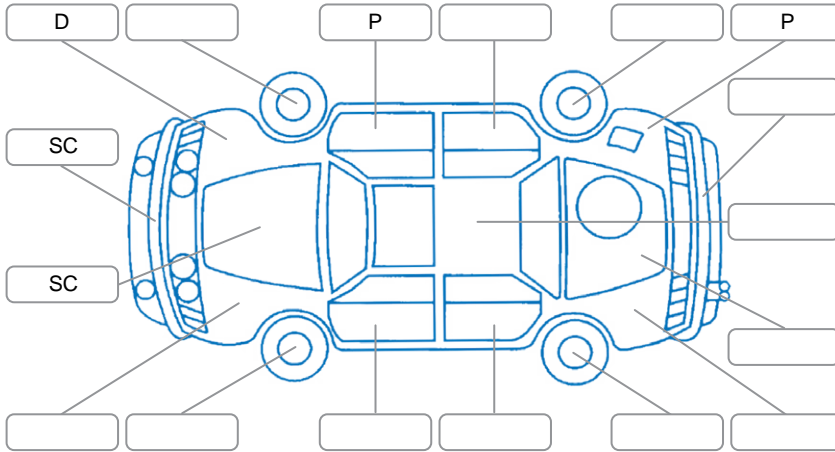

Key

S = Scratch R = Rust C = Crack * = Decals W = Significant scuffs
 D = Dent PT = Paint defect P = Pin dent SC = Stone Chips

Note: some defects and blemishes may not be displayed in the diagram

Body Inspection Comments

Dashboard: Good

General Comments

Interior A pillar plastic has a hole in it up by hood lining

Road Conditions During Test Drive

Dry

Engine Timing Mechanism

Timing Chain

Evidence of Cam Belt Replacement Yes No Kms