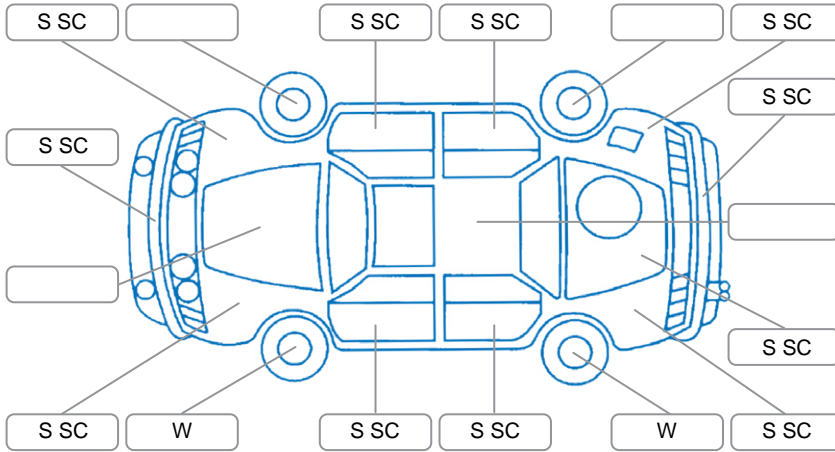

Report ID:	28,255,562	Version:	3
Created:	23 Jun 2026		

Make:	Mazda	Model:	CX-3
Body Style:	SUV	Year:	2017
Rego No.:	KUY510	Rego Expiry:	30 Aug 2026
WoF Expiry:	02 Jul 2027	Odometer:	104,150 Kms
Good No.:	28255562	VIN:	MMODK2W7A0W208876
Next Service:	112450	Service History:	Yes

Key

S = Scratch R = Rust C = Crack * = Decals W = Significant scuffs
 D = Dent PT = Paint defect P = Pin dent SC = Stone Chips

Note: some defects and blemishes may not be displayed in the diagram

Body Inspection Comments

Conditions During Body Inspection: Wet

Under Carriage and Under Bonnet Inspection Comments

2WD/

Interior Comments

Seats:	Average
Carpets:	Average
Panels:	Average
Dashboard:	Average

General Comments

Road Conditions During Test Drive	Wet	
Engine Timing Mechanism	Timing Chain	
Evidence of Cam Belt Replacement	<input type="checkbox"/> Yes <input type="checkbox"/> No	Kms
Inspected by:	Uriah Pepene	
Published by:	Judah Turner	
Inspection Date:	15 Jun 2026	