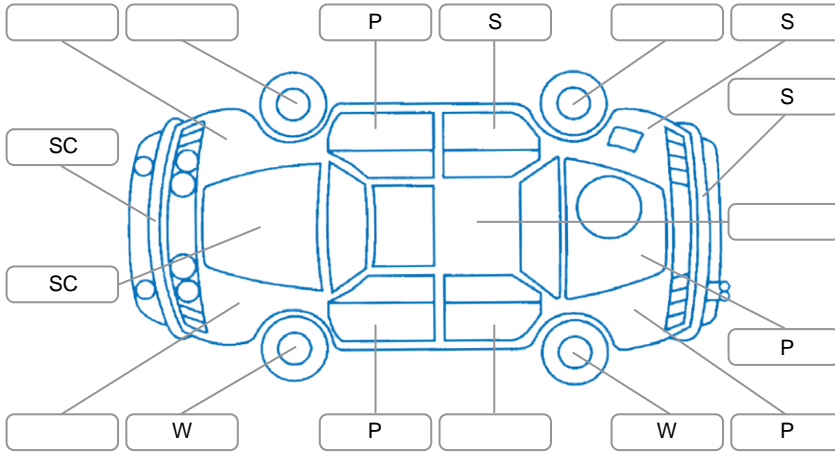

Report ID:	28,255,536	Version:	1
Created:	19 Jun 2026		

Make:	Mitsubishi	Model:	ASX
Body Style:	SUV	Year:	2020
Rego No.:	MSH23	Rego Expiry:	04 Sep 2026
WoF Expiry:	16 Jun 2027	Odometer:	31,330 Kms
Good No.:	28255536	VIN:	JMFXTGA2WLU007168
Next Service:	41,000	Service History:	Yes

Key

S = Scratch R = Rust C = Crack * = Decals W = Significant scuffs
 D = Dent PT = Paint defect P = Pin dent SC = Stone Chips

Note: some defects and blemishes may not be displayed in the diagram

Body Inspection Comments