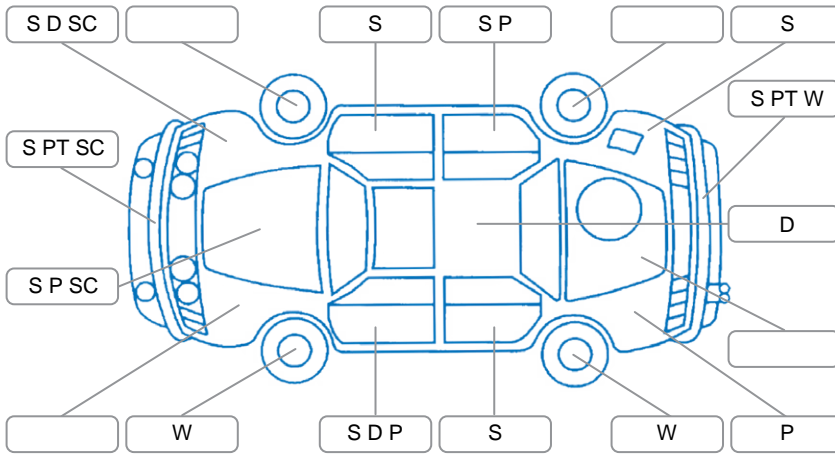

Report ID:	28,255,493	Version:	1
Created:	17 Jun 2026		

Make:	Holden	Model:	Cruze
Body Style:	Hatchback	Year:	2013
Rego No.:	GRY499	Rego Expiry:	22 Jun 2026
WoF Expiry:	30 Jul 2026	Odometer:	179,904 Kms
Good No.:	28255493	VIN:	6G1PD6E87DL813999
Next Service:	193,000 Kms	Service History:	No

Key
 S = Scratch R = Rust C = Crack * = Decals W = Significant scuffs
 D = Dent PT = Paint defect P = Pin dent SC = Stone Chips

Note: some defects and blemishes may not be displayed in the diagram

Body Inspection Comments

Stone chip in front windscreen

Conditions During Body Inspection Wet

Under Carriage and Under Bonnet Inspection Comments

2WD
 Engine oil weep and seepage

Interior Comments

Seats:	Rip on drivers seat
Carpets:	Average
Panels:	Good
Dashboard:	Good