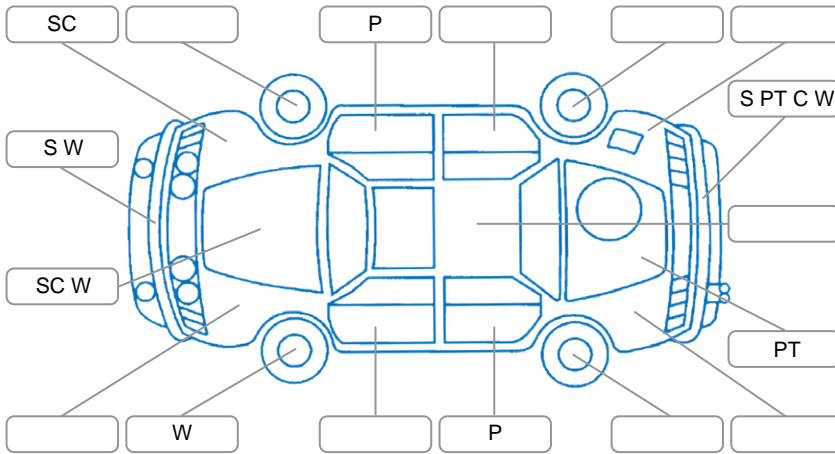

Report ID:	28,255,472	Version:	3
Created:	16 Jun 2026		

Make:	Subaru	Model:	Forester
Body Style:	SUV	Year:	2011
Rego No.:	FTK156	Rego Expiry:	08 Aug 2026
WoF Expiry:	24 Sep 2026	Odometer:	182,601 Kms
Good No.:	28255472	VIN:	JF2SH9KL5AG054460
Next Service:	189000	Service History:	No

Key

S = Scratch R = Rust C = Crack * = Decals W = Significant scuffs
 D = Dent PT = Paint defect P = Pin dent SC = Stone Chips

Note: some defects and blemishes may not be displayed in the diagram

Body Inspection Comments

Engine oil leaks left side

Conditions During Body Inspection

Dry

Under Carriage and Under Bonnet Inspection Comments

Interior Comments

Seats:	Good
Carpets:	Good
Panels:	Good
Dashboard:	Good

General Comments