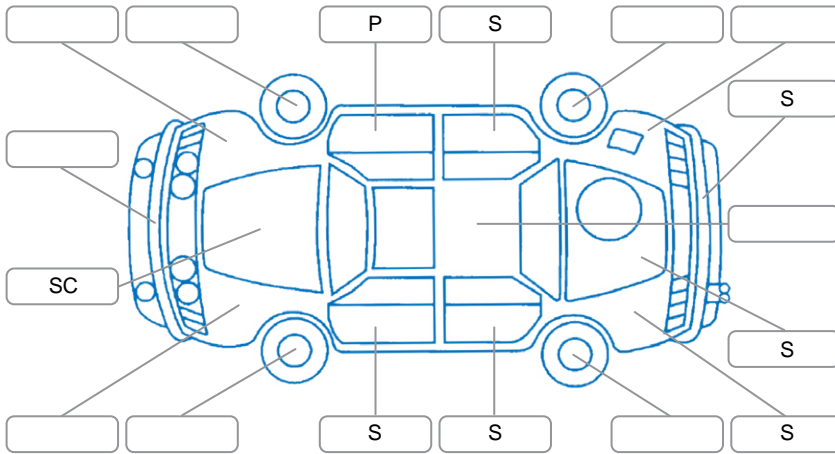

Report ID:	28,255,464	Version:	2
Created:	01 Jul 2026		

Make:	Mazda	Model:	Atenza
Body Style:	Wagon	Year:	2008
Rego No.:	QML20	Rego Expiry:	05 May 2027
WoF Expiry:	14 Jul 2027	Odometer:	187,085 Kms
Good No.:	28255464	VIN:	7AT0C139X21101424
Next Service:	197,000	Service History:	No

**Key**  
 S = Scratch    R = Rust    C = Crack    \* = Decals    W = Significant scuffs  
 D = Dent    PT = Paint defect    P = Pin dent    SC = Stone Chips

Note: some defects and blemishes may not be displayed in the diagram