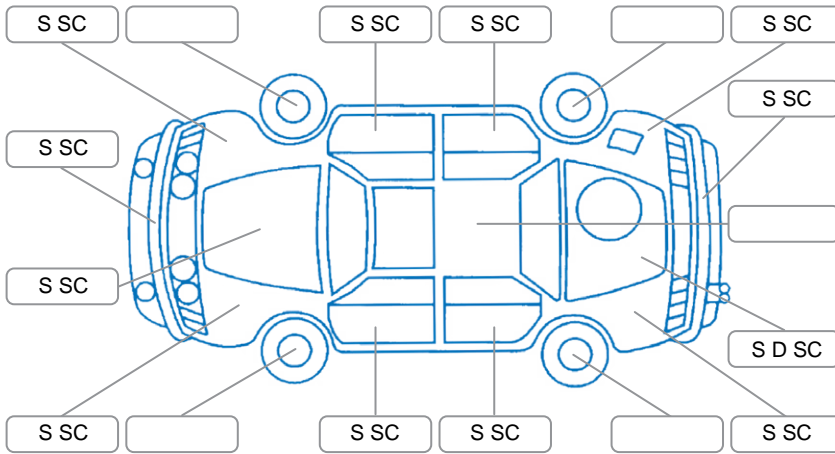

Report ID:	28,255,438	Version:	1
Created:	17 Jun 2026		

Make:	Mitsubishi	Model:	Outlander
Body Style:	SUV	Year:	2017
Rego No.:	RNQ209	Rego Expiry:	27 Jun 2026
WoF Expiry:	18 Feb 2027	Odometer:	166,511 Kms
Good No.:	28255438	VIN:	JMFXTGF8WJJ000736
Next Service:	174000	Service History:	No

Key

S = Scratch R = Rust C = Crack * = Decals W = Significant scuffs
 D = Dent PT = Paint defect P = Pin dent SC = Stone Chips

Note: some defects and blemishes may not be displayed in the diagram

Body Inspection Comments

Conditions During Body Inspection: Wet

Under Carriage and Under Bonnet Inspection Comments

All wheel drive/

Interior Comments

Seats:	drivers bottom pad ripped
Carpets:	Average
Panels:	scratch marks
Dashboard:	worn parts