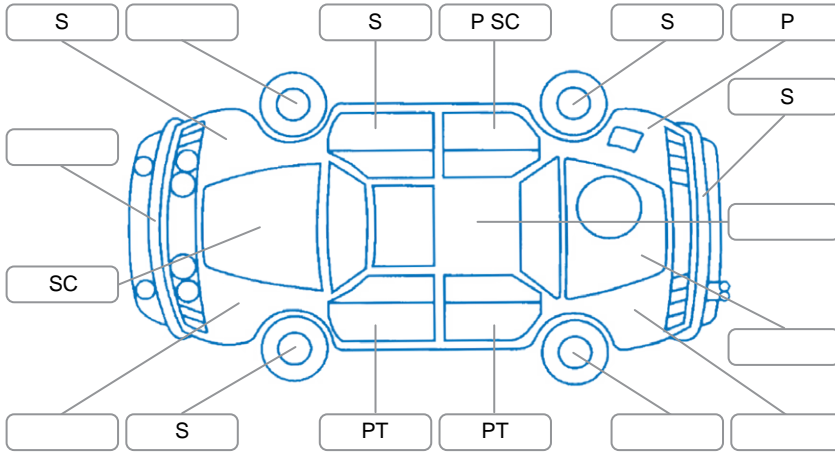

Report ID:	28,255,417	Version:	1
Created:	18 Jun 2026		

Make:	Toyota	Model:	Vanguard
Body Style:	SUV	Year:	2007
Rego No.:	LJC703	Rego Expiry:	29 Apr 2027
WoF Expiry:	16 Jun 2027	Odometer:	107,009 Kms
Good No.:	28255417	VIN:	7AT0H65BX18136333
Next Service:	121000 Kms	Service History:	No

**Key**

S = Scratch    R = Rust    C = Crack    \* = Decals    W = Significant scuffs  
 D = Dent    PT = Paint defect    P = Pin dent    SC = Stone Chips

Note: some defects and blemishes may not be displayed in the diagram

**General Comments**

4WD. Small hole in L/F seat base.

Road Conditions During Test Drive	Dry	
Engine Timing Mechanism	Timing Chain	
Evidence of Cam Belt Replacement	<input type="checkbox"/> Yes <input type="checkbox"/> No	Kms
Inspected by:	Chris McQuade	
Published by:	Kieran Driver	
Inspection Date:	15 Jun 2026	