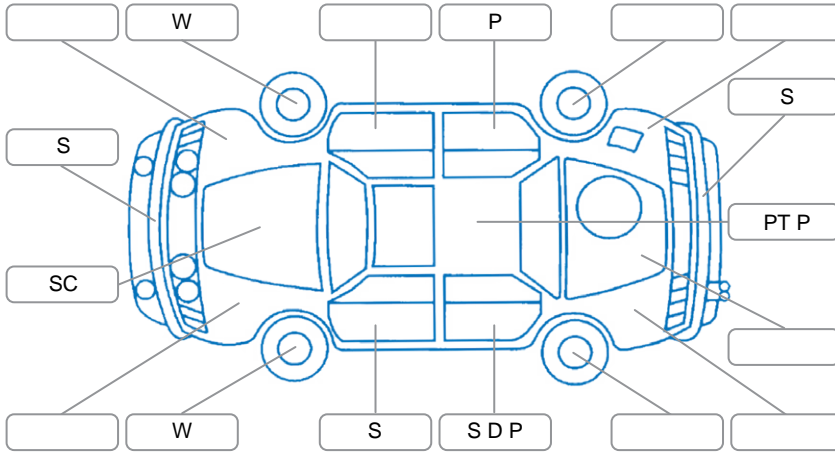

Report ID:	28,255,383	Version:	1
Created:	15 Jun 2026		

Make:	Mitsubishi	Model:	Mirage
Body Style:	Hatchback	Year:	2017
Rego No.:	LCB626	Rego Expiry:	18 Jul 2026
WoF Expiry:	06 May 2027	Odometer:	79,607 Kms
Good No.:	28255383	VIN:	MMAXTA03AJH000647
Next Service:	81000	Service History:	No

Key

S = Scratch R = Rust C = Crack * = Decals W = Significant scuffs
 D = Dent PT = Paint defect P = Pin dent SC = Stone Chips

Note: some defects and blemishes may not be displayed in the diagram

Body Inspection Comments