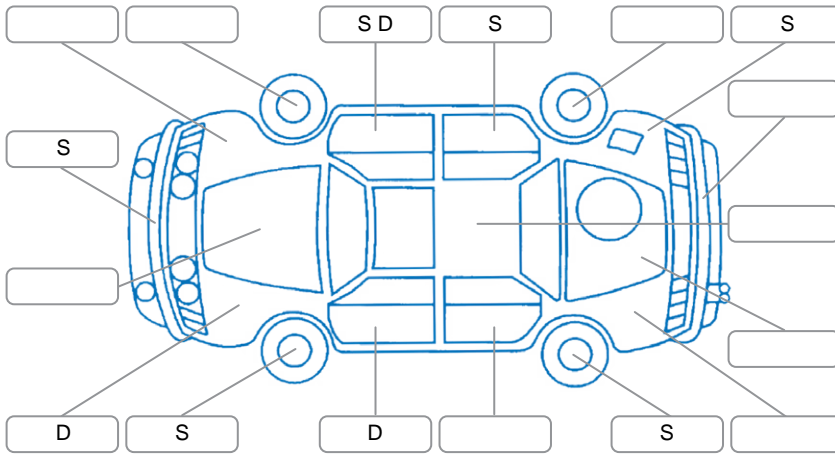

Report ID:	28,255,298	Version:	2
Created:	14 Jun 2026		

Make:	Toyota	Model:	Spade
Body Style:	Hatchback	Year:	2012
Rego No.:	PUN551	Rego Expiry:	18 Sep 2026
WoF Expiry:	14 Mar 2027	Odometer:	117,057 Kms
Good No.:	28255298	VIN:	7AT0H662X23002337
Next Service:	119671	Service History:	No

Key
 S = Scratch R = Rust C = Crack * = Decals W = Significant scuffs
 D = Dent PT = Paint defect P = Pin dent SC = Stone Chips

Note: some defects and blemishes may not be displayed in the diagram

Body Inspection Comments

Windscreen stone chip inside cva,

Conditions During Body Inspection

Wet

Under Carriage and Under Bonnet Inspection Comments

Interior Comments

Seats:	Average
Carpets:	Average
Panels:	Average
Dashboard:	Average