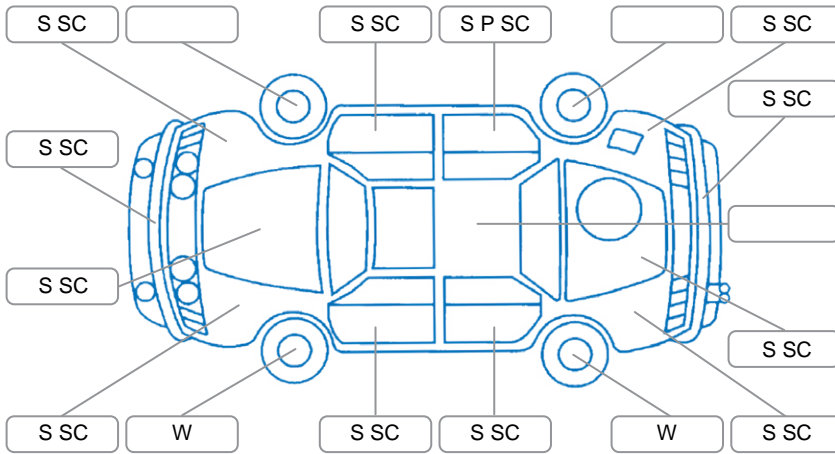

Report ID:	28,255,279	Version:	1
Created:	15 Jun 2026		

Make:	Nissan	Model:	Tiida
Body Style:	Hatchback	Year:	2009
Rego No.:	LSK199	Rego Expiry:	16 Aug 2026
WoF Expiry:	05 Feb 2027	Odometer:	196,502 Kms
Good No.:	28255279	VIN:	7AT0DH78X18325371
Next Service:	191300	Service History:	No

**Key**  
 S = Scratch    R = Rust    C = Crack    \* = Decals    W = Significant scuffs  
 D = Dent    PT = Paint defect    P = Pin dent    SC = Stone Chips

Note: some defects and blemishes may not be displayed in the diagram