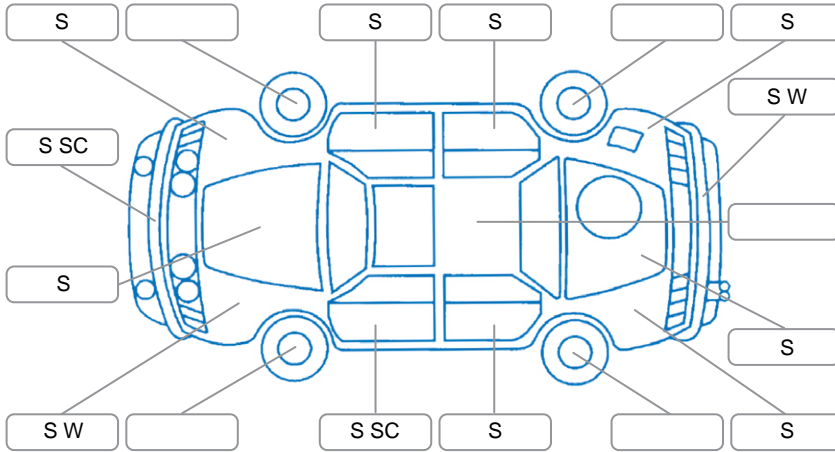

Report ID:	28,255,251	Version:	2
Created:	25 Jun 2026		

Make:	Toyota	Model:	Corolla Fielder
Body Style:	SUV	Year:	2014
Rego No.:	QHJ794	Rego Expiry:	15 Aug 2026
WoF Expiry:	03 Jul 2027	Odometer:	139,461 Kms
Good No.:	28255251	VIN:	7AT0H607X23041776
Next Service:	149,000	Service History:	Yes

**Key**

S = Scratch    R = Rust    C = Crack    \* = Decals    W = Significant scuffs  
 D = Dent    PT = Paint defect    P = Pin dent    SC = Stone Chips

Note: some defects and blemishes may not be displayed in the diagram