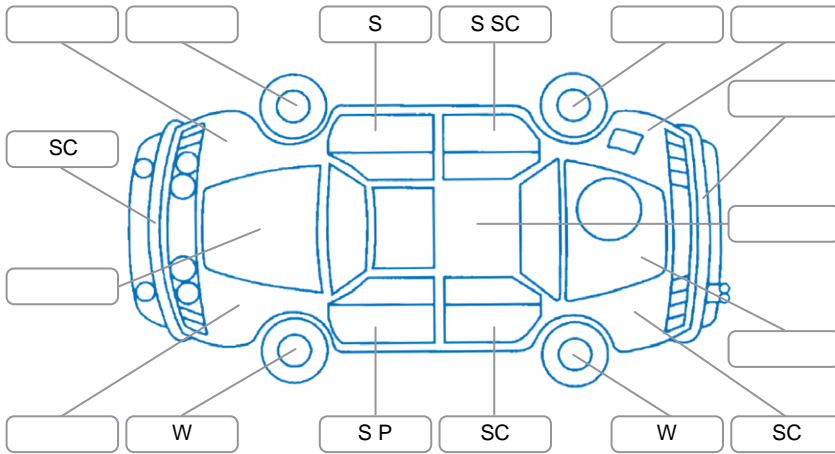

Report ID:	28,255,233	Version:	1
Created:	03 Jul 2026		

Make:	Mazda	Model:	Atenza
Body Style:	Sedan	Year:	2013
Rego No.:	PTT235	Rego Expiry:	07 Oct 2026
WoF Expiry:	25 Apr 2027	Odometer:	165,877 Kms
Good No.:	28255233	VIN:	7AT0C139X23102862
Next Service:	174,000 km	Service History:	No

Key

S = Scratch R = Rust C = Crack * = Decals W = Significant scuffs
 D = Dent PT = Paint defect P = Pin dent SC = Stone Chips

Note: some defects and blemishes may not be displayed in the diagram

Body Inspection Comments

Conditions During Body Inspection	Dry
-----------------------------------	-----

Under Carriage and Under Bonnet Inspection Comments

Front wheel drive.

Interior Comments

Seats:	Average
Carpets:	Average
Panels:	Average
Dashboard:	Average