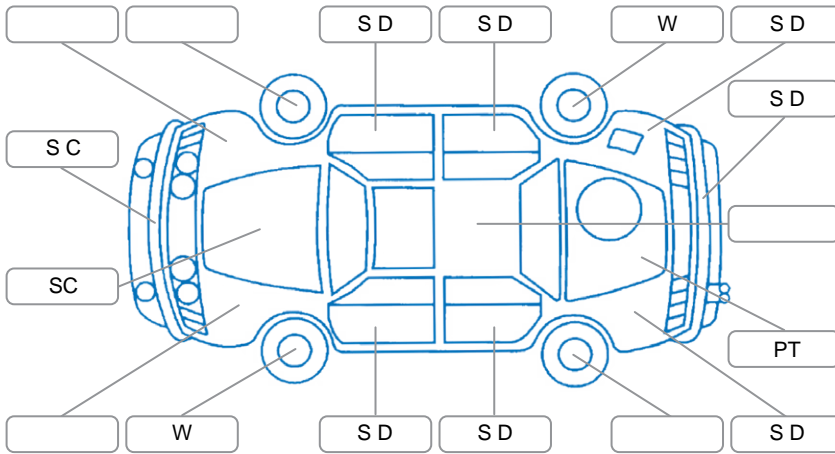

Report ID:	28,255,205	Version:	1
Created:	19 Jun 2026		

Make:	Nissan	Model:	Fuga
Body Style:	Sedan	Year:	2006
Rego No.:	NZD260	Rego Expiry:	19 Jun 2026
WoF Expiry:	14 Feb 2027	Odometer:	70,363 Kms
Good No.:	28255205	VIN:	7AT0DH8GX21222377
Next Service:	Due	Service History:	No

Key
 S = Scratch R = Rust C = Crack * = Decals W = Significant scuffs
 D = Dent PT = Paint defect P = Pin dent SC = Stone Chips

Note: some defects and blemishes may not be displayed in the diagram

Body Inspection Comments

Lower grille crack. LH tail lamp crack. RH tail lamp broken. hood lining not secure.

Conditions During Body Inspection

Dry

Under Carriage and Under Bonnet Inspection Comments

2 Wheel drive. Drive belt crack. Steering rack oil seepage.