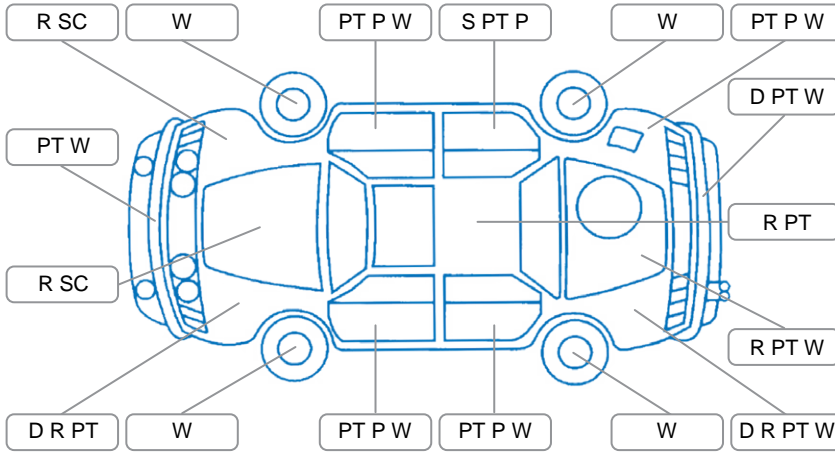

Report ID:	28,255,128	Version:	2
Created:	18 Jun 2026		

Make:	Honda	Model:	Accord
Body Style:	Wagon	Year:	2000
Rego No.:	FEL752	Rego Expiry:	22 Sep 2026
WoF Expiry:	27 Mar 2027	Odometer:	260,103 Kms
Good No.:	28255128	VIN:	7A88G130709101243
Next Service:	244,000	Service History:	Yes

Key

S = Scratch R = Rust C = Crack * = Decals W = Significant scuffs
 D = Dent PT = Paint defect P = Pin dent SC = Stone Chips

Note: some defects and blemishes may not be displayed in the diagram

Body Inspection Comments

Both wing mirror housing paint defect
 Spider rust on roof
 Windscreen stone chip in CVA

Conditions During Body Inspection: Dry

Under Carriage and Under Bonnet Inspection Comments

Oil leak (Requires further investigation)
 Underbody oxidation