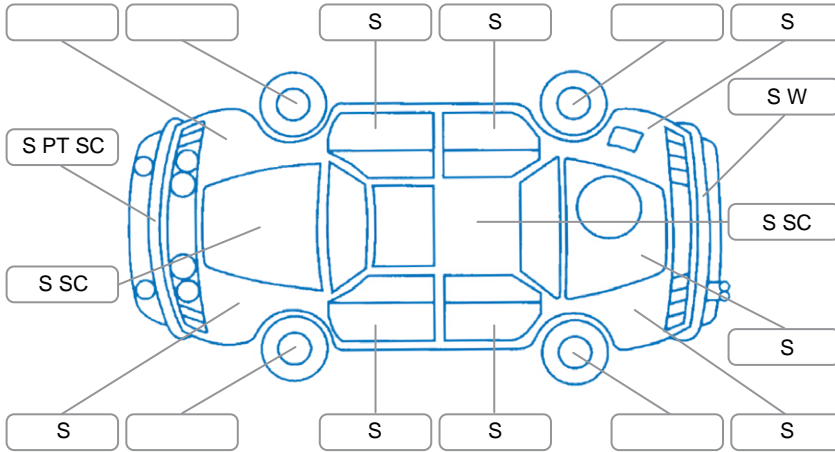

Report ID:	28,255,116	Version:	1
Created:	23 Jun 2026		

Make:	Hyundai	Model:	I30
Body Style:	Hatchback	Year:	2011
Rego No.:	FUF582	Rego Expiry:	20 Oct 2026
WoF Expiry:	20 Feb 2027	Odometer:	180,400 Kms
Good No.:	28255116	VIN:	KMHDB51DMBU311252
Next Service:	181,000	Service History:	Yes

Key

S = Scratch R = Rust C = Crack * = Decals W = Significant scuffs
 D = Dent PT = Paint defect P = Pin dent SC = Stone Chips

Note: some defects and blemishes may not be displayed in the diagram

Body Inspection Comments

Clear coat coming off in spots. Rear bumper faded. Rhr lens scuffed

Conditions During Body Inspection

Dry

Under Carriage and Under Bonnet Inspection Comments

Oil leak

Interior Comments

Seats:	marks
Carpets:	Average
Panels:	Average
Dashboard:	Average