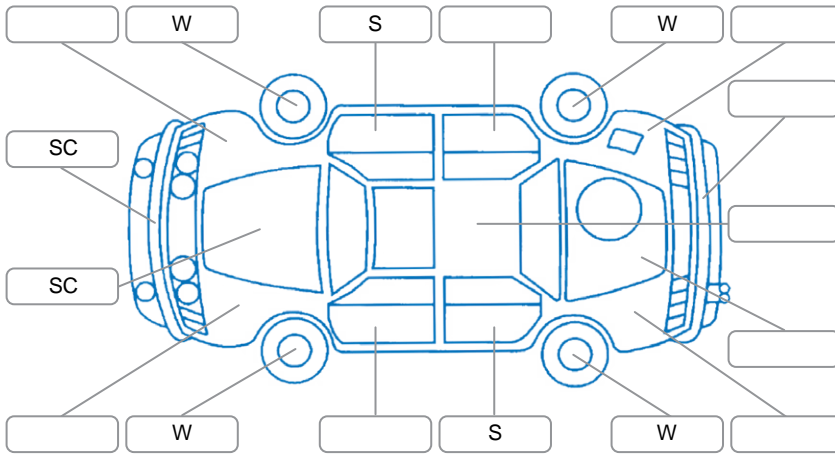

Report ID:	28,255,100	Version:	1
Created:	19 Jun 2026		

Make:	Suzuki	Model:	Swift
Body Style:	Hatchback	Year:	2010
Rego No.:	NQU339	Rego Expiry:	21 May 2026
WoF Expiry:	02 Oct 2026	Odometer:	166,218 Kms
Good No.:	28255100	VIN:	7AT0GK0CX21251369
Next Service:		Service History:	No

**Key**

S = Scratch    R = Rust    C = Crack    \* = Decals    W = Significant scuffs  
 D = Dent    PT = Paint defect    P = Pin dent    SC = Stone Chips

Note: some defects and blemishes may not be displayed in the diagram

**Body Inspection Comments**

Conditions During Body Inspection	Dry
-----------------------------------	-----

**Under Carriage and Under Bonnet Inspection Comments**

Front wheel drive  
 Both front CVs leaking