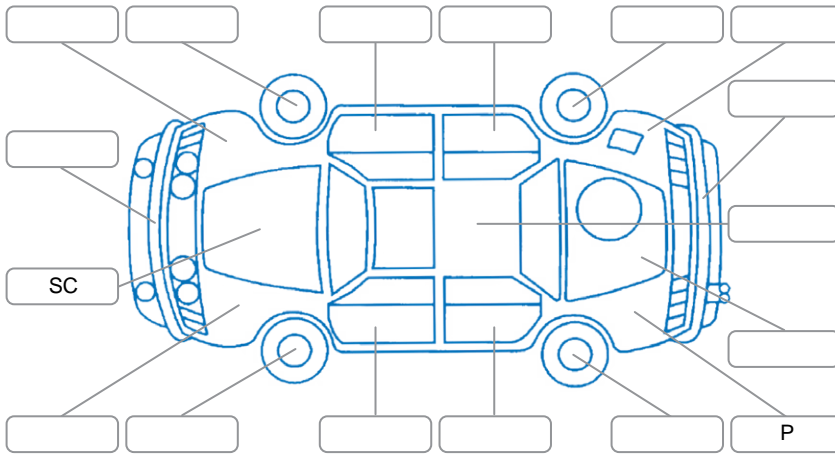

Report ID:	28,255,074	Version:	4
Created:	25 Jun 2026		

Make:	Volkswagen	Model:	Beetle
Body Style:	Hatchback	Year:	2015
Rego No.:	NYU97	Rego Expiry:	12 Nov 2026
WoF Expiry:	26 Dec 2026	Odometer:	113,093 Kms
Good No.:	28255074	VIN:	WVWZZZ16ZFM607909
Next Service:	123,000 KMS	Service History:	No

Key
 S = Scratch R = Rust C = Crack * = Decals W = Significant scuffs
 D = Dent PT = Paint defect P = Pin dent SC = Stone Chips

Note: some defects and blemishes may not be displayed in the diagram

Body Inspection Comments