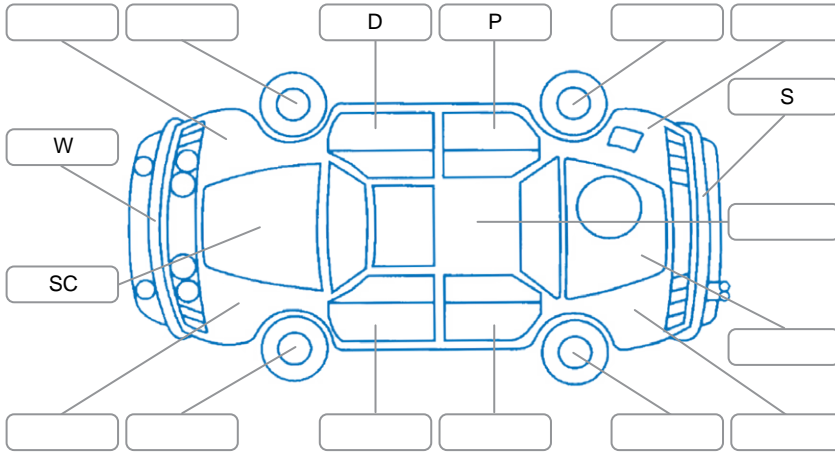

Key

S = Scratch R = Rust C = Crack * = Decals W = Significant scuffs
 D = Dent PT = Paint defect P = Pin dent SC = Stone Chips

Note: some defects and blemishes may not be displayed in the diagram

Body Inspection Comments

Conditions During Body Inspection

Dry

Under Carriage and Under Bonnet Inspection Comments

Interior Comments

Seats:	Good
Carpets:	Good
Panels:	Good
Dashboard:	Good

General Comments

Front wheel drive

Road Conditions During Test Drive	Dry		
Engine Timing Mechanism	Timing Chain		
Evidence of Cam Belt Replacement	<input type="checkbox"/> Yes	<input type="checkbox"/> No	Kms
Inspected by:	Haden Brown		
Published by:	Shanna Bullion		
Inspection Date:	14 Jun 2026		