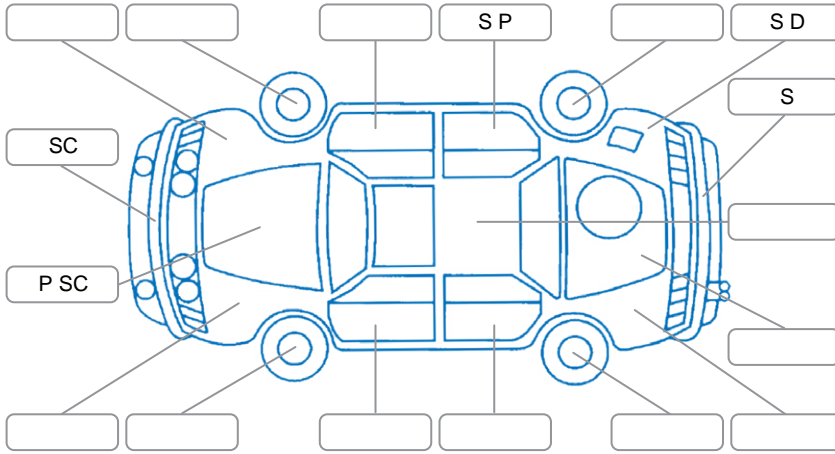

Report ID:	28,255,057	Version:	1
Created:	24 Jun 2026		

Make:	Ford	Model:	Territory
Body Style:	SUV	Year:	2015
Rego No.:	JWB191	Rego Expiry:	29 Jan 2027
WoF Expiry:	08 Jul 2027	Odometer:	134,946 Kms
Good No.:	28255057	VIN:	6FPAAAJGATEP68450
Next Service:	145,000kms	Service History:	No

Key
 S = Scratch R = Rust C = Crack * = Decals W = Significant scuffs
 D = Dent PT = Paint defect P = Pin dent SC = Stone Chips

Note: some defects and blemishes may not be displayed in the diagram

Body Inspection Comments