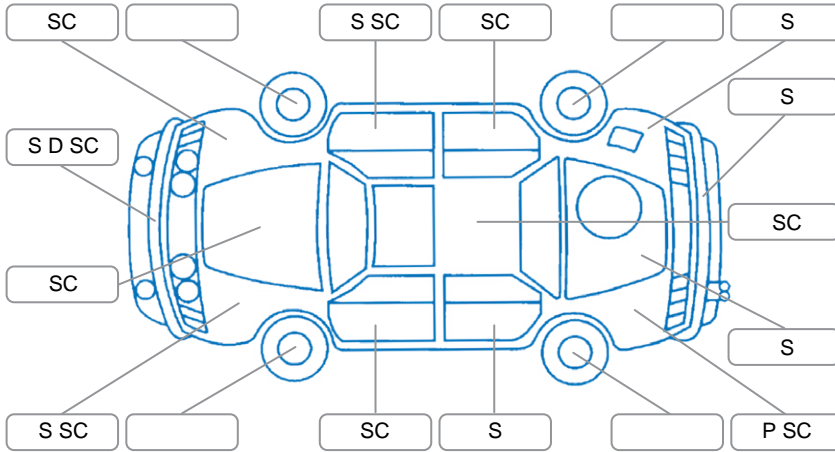

Report ID:	28,255,026	Version:	1
Created:	18 Jun 2026		

Make:	Lexus	Model:	IS250
Body Style:	Sedan	Year:	2007
Rego No.:	EED812	Rego Expiry:	20 Oct 2026
WoF Expiry:	24 Jun 2027	Odometer:	149,450 Kms
Good No.:	28255026	VIN:	JTHBK262405054426
Next Service:	160,000	Service History:	Yes

Key

S = Scratch R = Rust C = Crack * = Decals W = Significant scuffs
 D = Dent PT = Paint defect P = Pin dent SC = Stone Chips

Note: some defects and blemishes may not be displayed in the diagram

Body Inspection Comments

Conditions During Body Inspection: Dry

Under Carriage and Under Bonnet Inspection Comments

Interior Comments

Seats:	Average
Carpets:	Average
Panels:	Door trims worn
Dashboard:	Average

General Comments

Road Conditions During Test Drive	Dry		
Engine Timing Mechanism	Timing Chain		
Evidence of Cam Belt Replacement	<input type="checkbox"/> Yes	<input type="checkbox"/> No	Kms
Inspected by:	Gary Adams		
Published by:	Saxon Ewen		
Inspection Date:	17 Jun 2026		