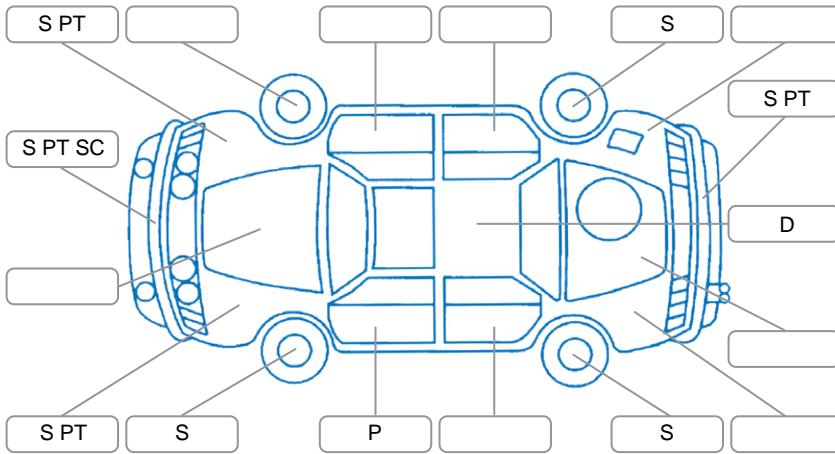

Report ID:	28,254,965	Version:	2
Created:	16 Jun 2026		

Make:	Toyota	Model:	Funcargo
Body Style:	Wagon	Year:	2000
Rego No.:	GEB557	Rego Expiry:	20 Oct 2026
WoF Expiry:	15 Jul 2026	Odometer:	141,976 Kms
Good No.:	28254965	VIN:	7AT0H63GX11123929
Next Service:	150,000 Kms	Service History:	No

### Key

S = Scratch    R = Rust    C = Crack    \* = Decals    W = Significant scuffs  
 D = Dent    PT = Paint defect    P = Pin dent    SC = Stone Chips

Note: some defects and blemishes may not be displayed in the diagram