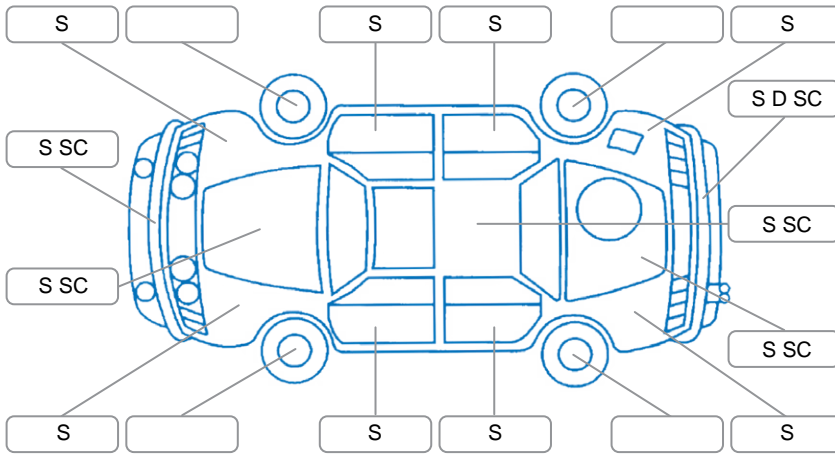

Report ID:	28,254,954	Version:	1
Created:	26 Jun 2026		

Make:	Ford	Model:	Territory
Body Style:	SUV	Year:	2015
Rego No.:	JGM929	Rego Expiry:	20 Aug 2026
WoF Expiry:	12 Nov 2026	Odometer:	266,906 Kms
Good No.:	28254954	VIN:	6FPAAAJGATFL83288
Next Service:	265,000	Service History:	Yes

### Key

S = Scratch    R = Rust    C = Crack    \* = Decals    W = Significant scuffs  
 D = Dent    PT = Paint defect    P = Pin dent    SC = Stone Chips

Note: some defects and blemishes may not be displayed in the diagram