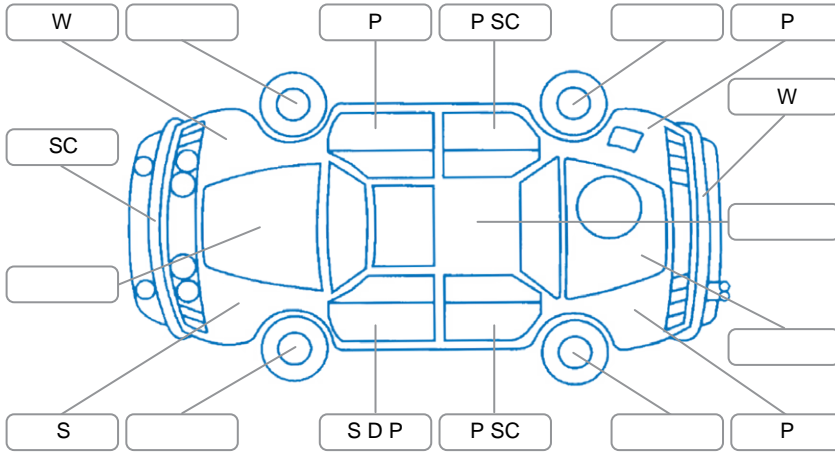

Report ID:	28,254,949	Version:	2
Created:	03 Jul 2026		

Make:	Toyota	Model:	Corolla Fielder
Body Style:	SUV	Year:	2011
Rego No.:	JED274	Rego Expiry:	02 Aug 2026
WoF Expiry:	29 Jun 2027	Odometer:	178,263 Kms
Good No.:	28254949	VIN:	7AT0H607X14198013
Next Service:	188,000	Service History:	No

Key

S = Scratch R = Rust C = Crack * = Decals W = Significant scuffs
 D = Dent PT = Paint defect P = Pin dent SC = Stone Chips

Note: some defects and blemishes may not be displayed in the diagram

Body Inspection Comments