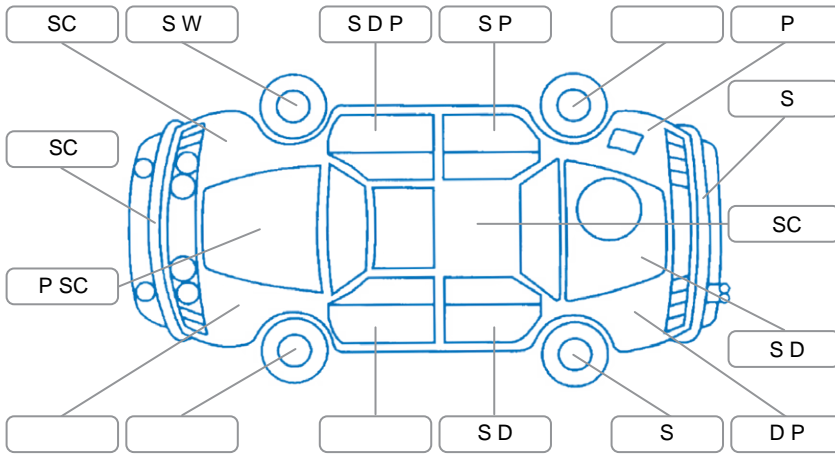

Report ID:	28,254,931	Version:	1
Created:	16 Jun 2026		

Make:	MG	Model:	ZS
Body Style:	SUV	Year:	2022
Rego No.:	PBG856	Rego Expiry:	15 Aug 2026
WoF Expiry:	30 Jun 2027	Odometer:	46,000 Kms
Good No.:	28254931	VIN:	LSJW74U94MZ166799
Next Service:	55,300km's	Service History:	Yes

Key
 S = Scratch R = Rust C = Crack * = Decals W = Significant scuffs
 D = Dent PT = Paint defect P = Pin dent SC = Stone Chips

Note: some defects and blemishes may not be displayed in the diagram

Body Inspection Comments