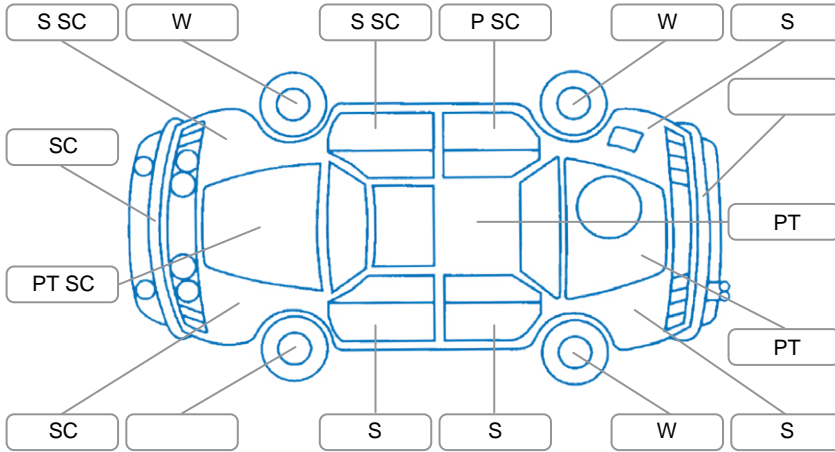

Report ID:	28,254,920	Version:	2
Created:	19 Jun 2026		

Make:	Mazda	Model:	Demio
Body Style:	Hatchback	Year:	2009
Rego No.:	LNE10	Rego Expiry:	01 Aug 2026
WoF Expiry:	25 Mar 2027	Odometer:	179,092 Kms
Good No.:	28254920	VIN:	7AT0C12HX18122096
Next Service:	No recent service or History.	Service History:	No

Key

S = Scratch R = Rust C = Crack * = Decals W = Significant scuffs
 D = Dent PT = Paint defect P = Pin dent SC = Stone Chips

Note: some defects and blemishes may not be displayed in the diagram

Body Inspection Comments

Stone chips in windscreen.
 Paint delaminating on Bonnet and roof.

Conditions During Body Inspection Dry

Under Carriage and Under Bonnet Inspection Comments

Interior Comments

Seats:	Good
Carpets:	Good
Panels:	Good
Dashboard:	Good