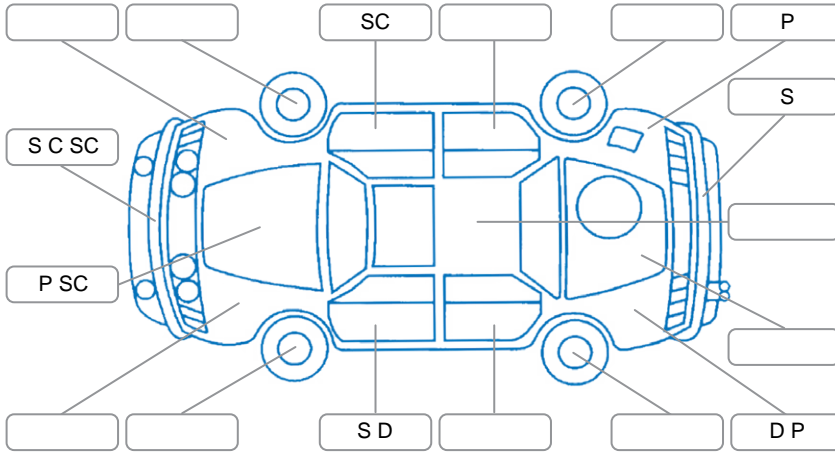

Key

S = Scratch R = Rust C = Crack * = Decals W = Significant scuffs
 D = Dent PT = Paint defect P = Pin dent SC = Stone Chips

Note: some defects and blemishes may not be displayed in the diagram

Body Inspection Comments

Badge on front grille is cracked, has been cable tied in place. Minor damage to top edge of all four door seals. Minor dent in right rear sill.

Conditions During Body Inspection: Dry

Under Carriage and Under Bonnet Inspection Comments