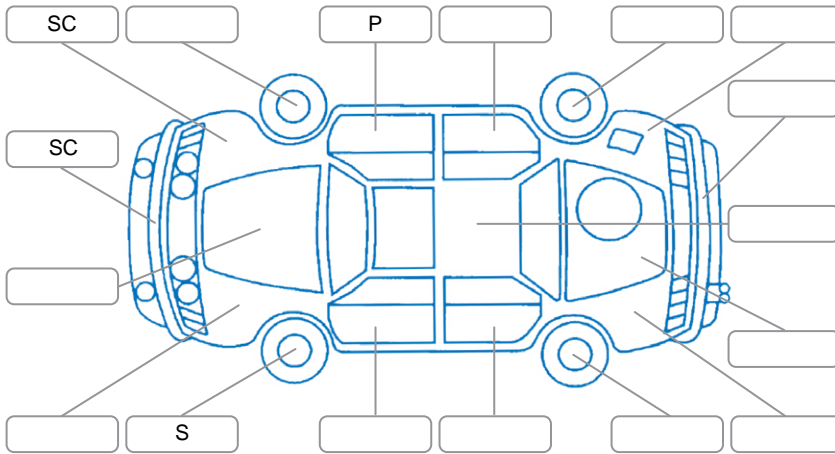

Report ID:	28,254,880	Version:	2
Created:	24 Jun 2026		

Make:	Haval	Model:	H2
Body Style:	SUV	Year:	2019
Rego No.:	MNF218	Rego Expiry:	18 Nov 2026
WoF Expiry:	09 Dec 2026	Odometer:	103,580 Kms
Good No.:	28254880	VIN:	LGWEE4A41KH911983
Next Service:	117,000km	Service History:	Yes

Key

S = Scratch R = Rust C = Crack * = Decals W = Significant scuffs
 D = Dent PT = Paint defect P = Pin dent SC = Stone Chips

Note: some defects and blemishes may not be displayed in the diagram

Body Inspection Comments

Conditions During Body Inspection: Dry Wet

Under Carriage and Under Bonnet Inspection Comments

Interior Comments

Seats:	Good
Carpets:	Good
Panels:	Good
Dashboard:	Good

General Comments

Road Conditions During Test Drive	Wet	
Engine Timing Mechanism	Timing Chain	
Evidence of Cam Belt Replacement	<input type="checkbox"/> Yes <input type="checkbox"/> No	Kms
Inspected by:	Blair Robertson	
Published by:	Leon Sun	
Inspection Date:	15 Jun 2026	