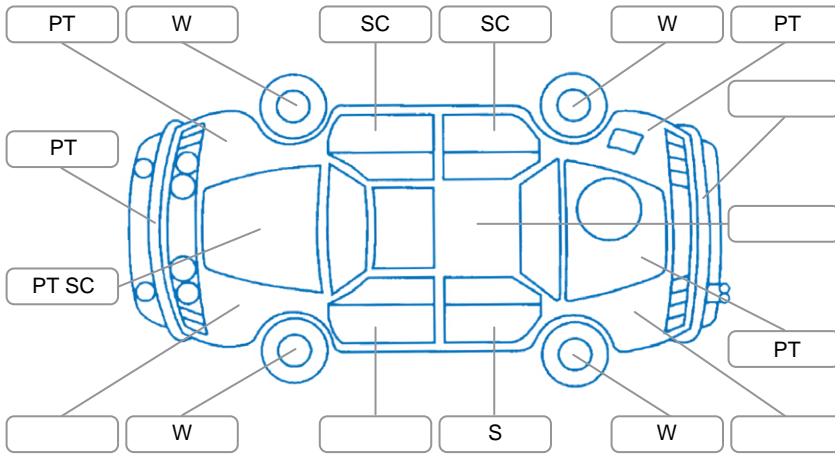

Report ID:	28,254,776	Version:	1
Created:	19 Jun 2026		

Make:	Peugeot	Model:	4008
Body Style:	SUV	Year:	2013
Rego No.:	GRJ569	Rego Expiry:	06 Jul 2026
WoF Expiry:	12 Jul 2026	Odometer:	261,786 Kms
Good No.:	28254776	VIN:	VF3BUAFZHCZ810069
Next Service:	272000	Service History:	No

Key
 S = Scratch R = Rust C = Crack * = Decals W = Significant scuffs
 D = Dent PT = Paint defect P = Pin dent SC = Stone Chips

Note: some defects and blemishes may not be displayed in the diagram

Body Inspection Comments

Conditions During Body Inspection: Dry

Under Carriage and Under Bonnet Inspection Comments

Front wheel drive

Interior Comments

Seats:	rips
Carpets:	Good
Panels:	Good
Dashboard:	Good

General Comments

Road Conditions During Test Drive	Dry		
Engine Timing Mechanism	Timing Chain		
Evidence of Cam Belt Replacement	<input type="checkbox"/> Yes	<input type="checkbox"/> No	Kms
Inspected by:	Jesse Amey		
Published by:	Janine Bell		
Inspection Date:	15 Jun 2026		