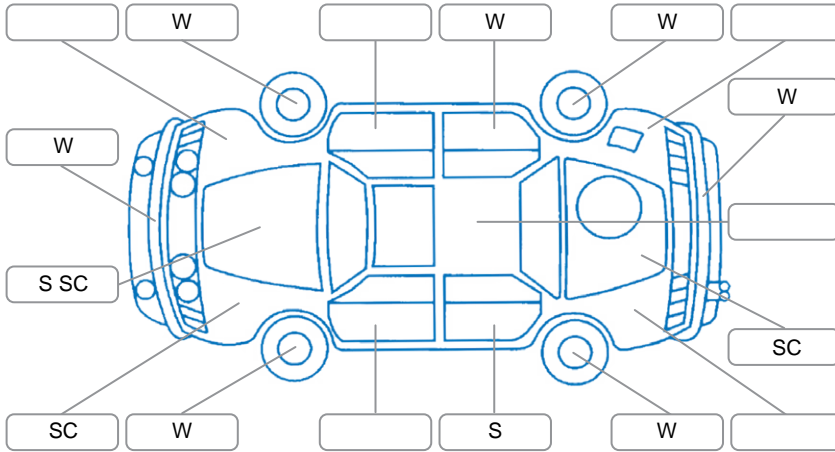

Report ID:	28,254,769	Version:	1
Created:	16 Jun 2026		

Make:	Holden	Model:	Cruze
Body Style:	Hatchback	Year:	2017
Rego No.:	KHY680	Rego Expiry:	15 Oct 2026
WoF Expiry:	05 Sep 2026	Odometer:	153,466 Kms
Good No.:	28254769	VIN:	6G1PD6EM5GL250632
Next Service:	156,000km	Service History:	No

**Key**

S = Scratch    R = Rust    C = Crack    \* = Decals    W = Significant scuffs  
 D = Dent    PT = Paint defect    P = Pin dent    SC = Stone Chips

Note: some defects and blemishes may not be displayed in the diagram

**Body Inspection Comments**

Windscreen stone chips

Conditions During Body Inspection

Dry

**Under Carriage and Under Bonnet Inspection Comments**

Engine oil leak  
 Underbody surface rust  
 Front wheel drive