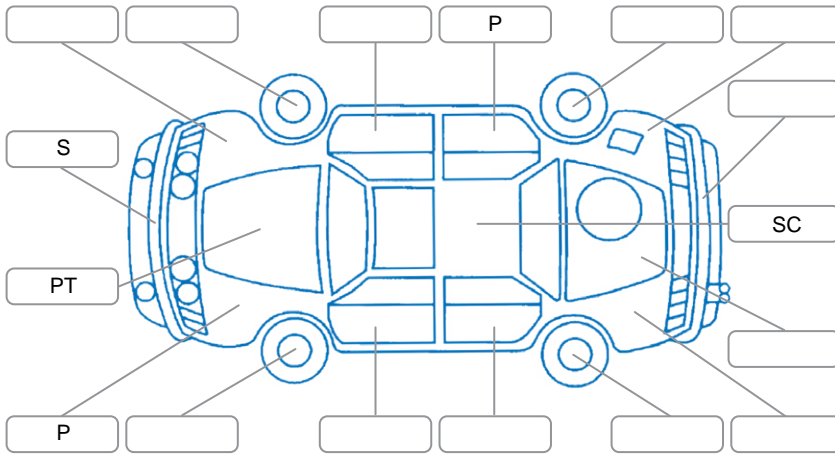

Report ID:	28,254,753	Version:	2
Created:	17 Jun 2026		

Make:	Hyundai	Model:	Ix35
Body Style:	SUV	Year:	2012
Rego No.:	GMB801	Rego Expiry:	21 Jan 2027
WoF Expiry:	05 Feb 2027	Odometer:	146,647 Kms
Good No.:	28254753	VIN:	KMHJU81CSCU541012
Next Service:	156,651	Service History:	Yes

**Key**  
 S = Scratch    R = Rust    C = Crack    \* = Decals    W = Significant scuffs  
 D = Dent    PT = Paint defect    P = Pin dent    SC = Stone Chips

Note: some defects and blemishes may not be displayed in the diagram