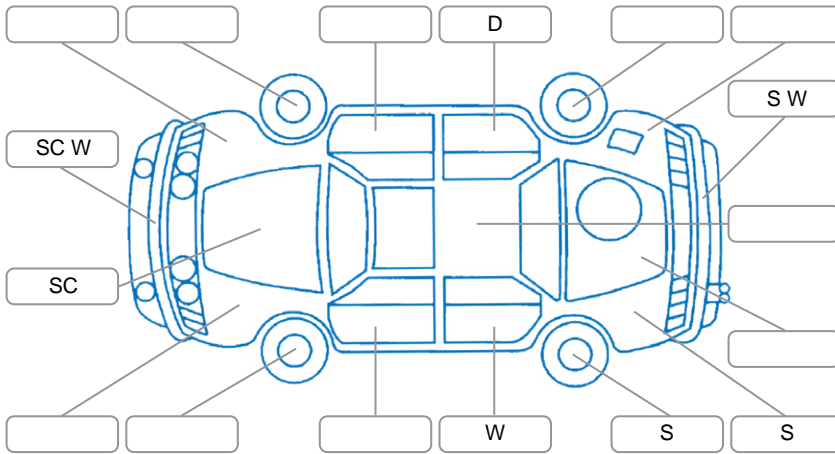

Report ID:	28,254,707	Version:	3
Created:	23 Jun 2026		

Make:	Ford	Model:	Territory
Body Style:	SUV	Year:	2013
Rego No.:	GRZ368	Rego Expiry:	21 Jun 2026
WoF Expiry:	06 Jul 2027	Odometer:	188,178 Kms
Good No.:	28254707	VIN:	6FPAAAJGATCS99148
Next Service:	198,186 Kms	Service History:	Yes

**Key**  
 S = Scratch    R = Rust    C = Crack    \* = Decals    W = Significant scuffs  
 D = Dent    PT = Paint defect    P = Pin dent    SC = Stone Chips

Note: some defects and blemishes may not be displayed in the diagram