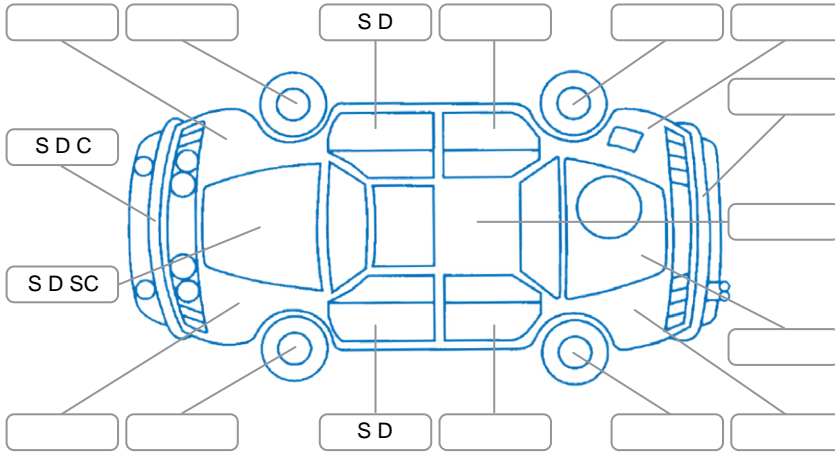

Report ID:	28,254,626	Version:	3
Created:	30 Jun 2026		

Make:	Toyota	Model:	Toyocae
Body Style:	Utility	Year:	1989
Rego No.:	WQ1729	Rego Expiry:	25 Aug 2026
WoF Expiry:	08 Dec 2026	Odometer:	193,412 Kms
Good No.:	28254626	VIN:	7A8H6120897002060
Next Service:	202,800 Kms	Service History:	Yes

Key

S = Scratch R = Rust C = Crack * = Decals W = Significant scuffs
 D = Dent PT = Paint defect P = Pin dent SC = Stone Chips

Note: some defects and blemishes may not be displayed in the diagram

Body Inspection Comments

Chips in windscreen.
 hydraulic tailgate non-operational.

Conditions During Body Inspection Dry

Under Carriage and Under Bonnet Inspection Comments

Interior Comments

Seats:	Poor. Passenger seat torn.
Carpets:	Average
Panels:	Average
Dashboard:	Average