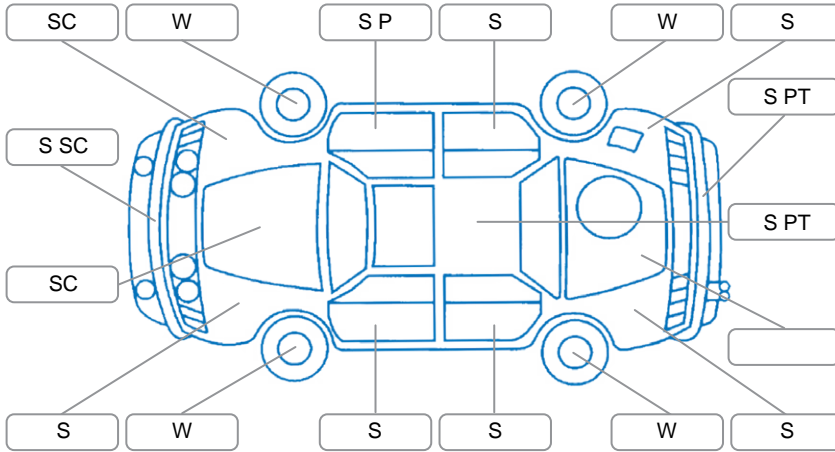

Report ID:	28,254,544	Version:	1
Created:	18 Jun 2026		

Make:	Nissan	Model:	Juke
Body Style:	Hatchback	Year:	2012
Rego No.:	MZK887	Rego Expiry:	31 Jul 2026
WoF Expiry:	30 Jul 2026	Odometer:	131,454 Kms
Good No.:	28254544	VIN:	7AT0DH8HX20207593
Next Service:	136,630 kms	Service History:	No

Key

S = Scratch R = Rust C = Crack * = Decals W = Significant scuffs
 D = Dent PT = Paint defect P = Pin dent SC = Stone Chips

Note: some defects and blemishes may not be displayed in the diagram

Body Inspection Comments

Conditions During Body Inspection

Under Carriage and Under Bonnet Inspection Comments

Fwd
 Engine oil seepage
 Underbody surface rust

Interior Comments

Seats:	Good
Carpets:	Good
Panels:	Good
Dashboard:	Good