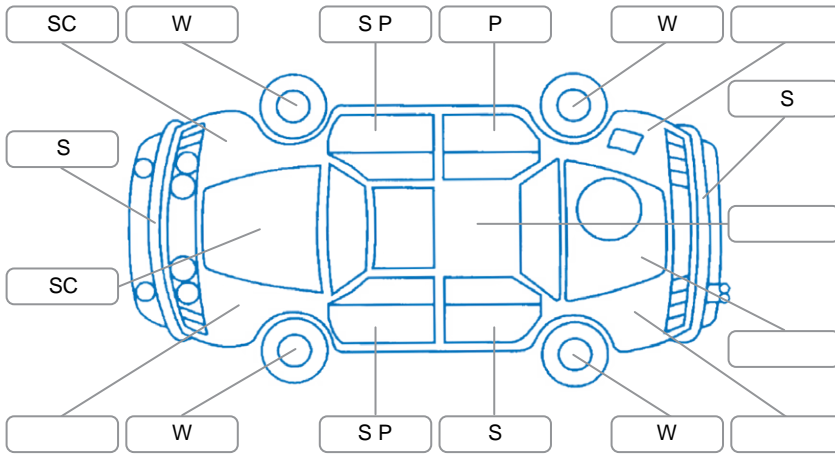

Report ID:	28,254,500	Version:	4
Created:	25 Jun 2026		

Make:	Hyundai	Model:	Santa FE
Body Style:	SUV	Year:	2021
Rego No.:	NWH546	Rego Expiry:	31 Jul 2026
WoF Expiry:	09 Jul 2027	Odometer:	141,216 Kms
Good No.:	28254500	VIN:	KMHS381KSNU402532
Next Service:	151,000Kms	Service History:	Yes

Key
 S = Scratch R = Rust C = Crack * = Decals W = Significant scuffs
 D = Dent PT = Paint defect P = Pin dent SC = Stone Chips

Note: some defects and blemishes may not be displayed in the diagram

Body Inspection Comments

Conditions During Body Inspection

Under Carriage and Under Bonnet Inspection Comments

Interior Comments

Seats:	Good
Carpets:	Good
Panels:	Good
Dashboard:	Good

General Comments

Road Conditions During Test Drive	Dry	
Engine Timing Mechanism	Timing Chain	
Evidence of Cam Belt Replacement	<input type="checkbox"/> Yes <input type="checkbox"/> No	Kms
Inspected by:	Phillip Russel-Waimotu	
Published by:	Bruce Screaton	
Inspection Date:	14 Jun 2026	