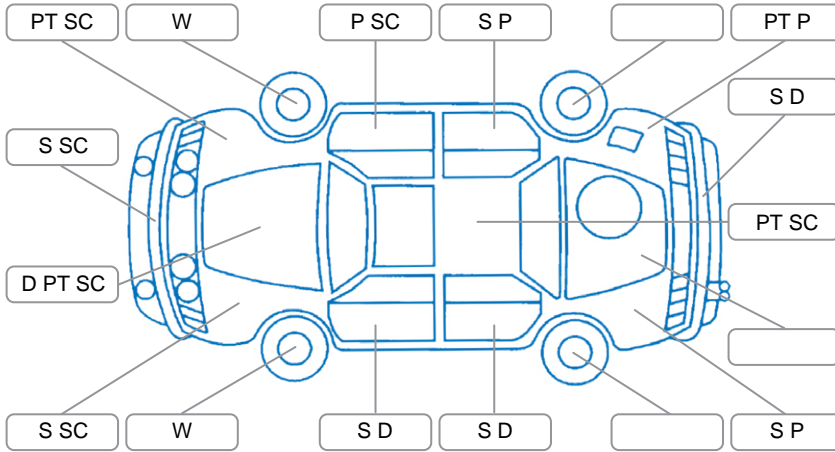

Key

S = Scratch R = Rust C = Crack * = Decals W = Significant scuffs
 D = Dent PT = Paint defect P = Pin dent SC = Stone Chips

Note: some defects and blemishes may not be displayed in the diagram

Body Inspection Comments

Wheel centre caps missing,

Conditions During Body Inspection

Dry

Under Carriage and Under Bonnet Inspection Comments

Oil seepage lower engine Area.

Interior Comments

Seats:	Average
Carpets:	Average
Panels:	Average
Dashboard:	Good