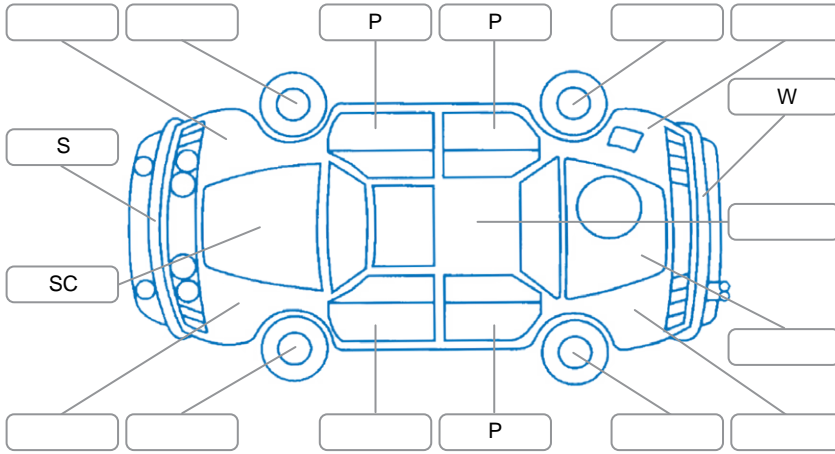

Report ID:	28,254,441	Version:	2
Created:	15 Jun 2026		

Make:	GWM	Model:	H6
Body Style:	SUV	Year:	2024
Rego No.:	QNB553	Rego Expiry:	29 Oct 2026
WoF Expiry:	22 Nov 2026	Odometer:	38,331 Kms
Good No.:	28254441	VIN:	LGWEFUA52PH946061
Next Service:	50000	Service History:	Yes

Key

S = Scratch R = Rust C = Crack * = Decals W = Significant scuffs
 D = Dent PT = Paint defect P = Pin dent SC = Stone Chips

Note: some defects and blemishes may not be displayed in the diagram

Body Inspection Comments

Conditions During Body Inspection

Under Carriage and Under Bonnet Inspection Comments

Interior Comments

Seats:	Good
Carpets:	Good
Panels:	Good
Dashboard:	Good

General Comments

Road Conditions During Test Drive	Dry		
Engine Timing Mechanism	Timing Chain		
Evidence of Cam Belt Replacement	<input type="checkbox"/> Yes	<input type="checkbox"/> No	Kms
Inspected by:	Phillip Russel-Waimotu		
Published by:	Bruce Screaton		
Inspection Date:	14 Jun 2026		