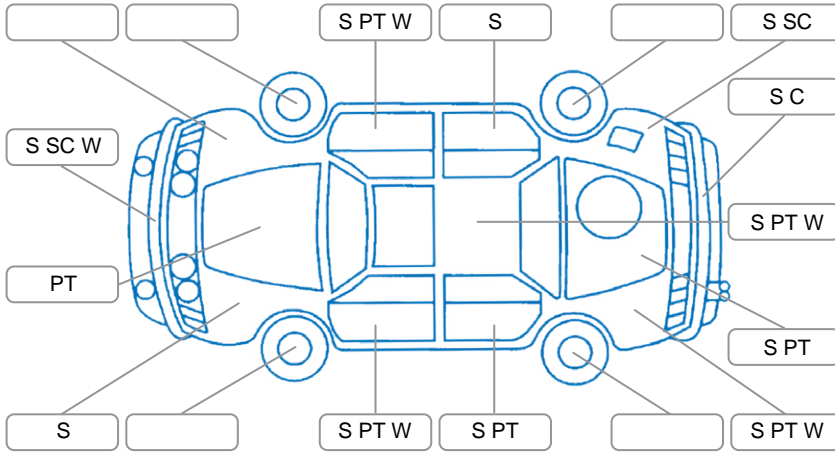

Report ID:	28,254,402	Version:	1
Created:	23 Jun 2026		

Make:	Honda	Model:	Accord
Body Style:	Sedan	Year:	2002
Rego No.:	ALE719	Rego Expiry:	06 Mar 2027
WoF Expiry:	07 May 2027	Odometer:	199,595 Kms
Good No.:	28254402	VIN:	MRHCF86501P020456
Next Service:	210 000 kms	Service History:	Yes

Key

S = Scratch R = Rust C = Crack * = Decals W = Significant scuffs
 D = Dent PT = Paint defect P = Pin dent SC = Stone Chips

Note: some defects and blemishes may not be displayed in the diagram

Body Inspection Comments

Clear coat peal

Conditions During Body Inspection

Wet

Under Carriage and Under Bonnet Inspection Comments

Battery test passed

Interior Comments

Seats:	Average
Carpets:	Average
Panels:	Average
Dashboard:	Average