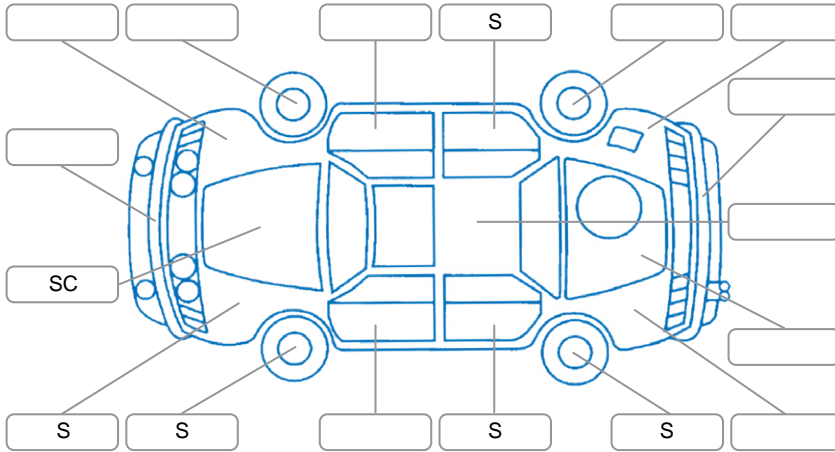

Report ID:	28,254,384	Version:	2
Created:	20 Jun 2026		

Make:	Ford	Model:	Focus
Body Style:	Hatchback	Year:	2014
Rego No.:	HNH50	Rego Expiry:	01 Dec 2026
WoF Expiry:	11 Dec 2026	Odometer:	43,800 Kms
Good No.:	28254384	VIN:	MPB1XXMXB1DD54202
Next Service:	50,000	Service History:	No

Key

S = Scratch R = Rust C = Crack * = Decals W = Significant scuffs
 D = Dent PT = Paint defect P = Pin dent SC = Stone Chips

Note: some defects and blemishes may not be displayed in the diagram

Body Inspection Comments