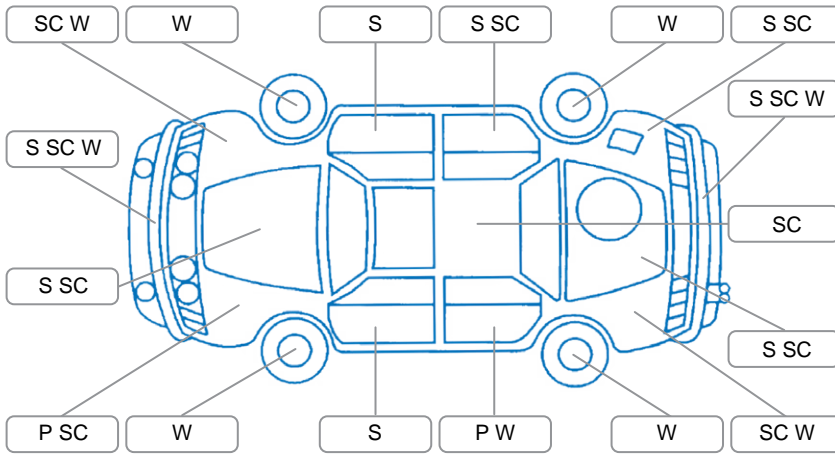

Report ID:	28,254,378	Version:	2
Created:	17 Jun 2026		

Make:	Holden	Model:	Barina
Body Style:	Hatchback	Year:	2015
Rego No.:	HZR700	Rego Expiry:	12 Mar 2027
WoF Expiry:	17 Nov 2026	Odometer:	83,301 Kms
Good No.:	28254378	VIN:	KL3TA4889FB078363
Next Service:	88,230km	Service History:	Yes

Key
 S = Scratch R = Rust C = Crack * = Decals W = Significant scuffs
 D = Dent PT = Paint defect P = Pin dent SC = Stone Chips

Note: some defects and blemishes may not be displayed in the diagram

Body Inspection Comments

- Windscreen stone chips
- Gear selector button broken

Conditions During Body Inspection: Dry

Under Carriage and Under Bonnet Inspection Comments

- Engine oil leak
- Underbody surface rust
- Front wheel drive
- Coolant tank crack