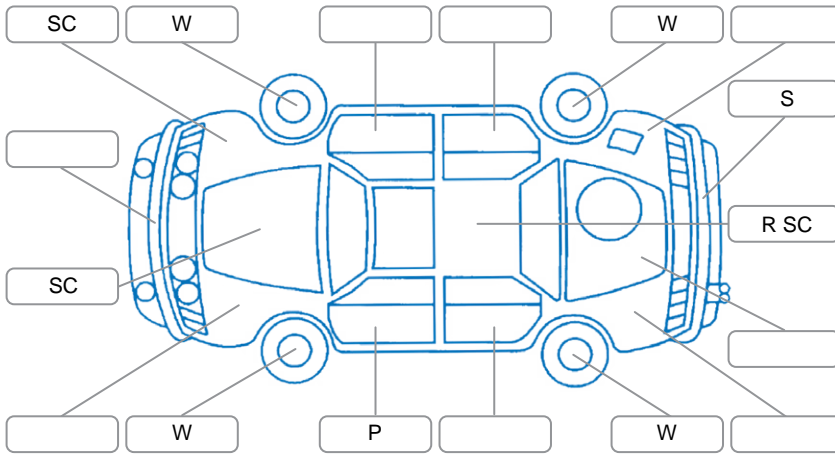

Report ID:	28,254,332	Version:	3
Created:	25 Jun 2026		

Make:	Hyundai	Model:	I30
Body Style:	Hatchback	Year:	2022
Rego No.:	PHQ318	Rego Expiry:	30 Jul 2026
WoF Expiry:	09 Jul 2027	Odometer:	113,832 Kms
Good No.:	28254332	VIN:	TMAH351BVMJ164582
Next Service:	120,000Kms	Service History:	Yes

Key

S = Scratch R = Rust C = Crack * = Decals W = Significant scuffs
 D = Dent PT = Paint defect P = Pin dent SC = Stone Chips

Note: some defects and blemishes may not be displayed in the diagram

Body Inspection Comments

Conditions During Body Inspection

Under Carriage and Under Bonnet Inspection Comments

Interior Comments

Seats:	Good
Carpets:	Good
Panels:	Good
Dashboard:	Good

General Comments

Road Conditions During Test Drive	Dry		
Engine Timing Mechanism	Timing Chain		
Evidence of Cam Belt Replacement	<input type="checkbox"/> Yes	<input type="checkbox"/> No	Kms
Inspected by:	Phillip Russel-Waimotu		
Published by:	Bruce Screaton		
Inspection Date:	14 Jun 2026		