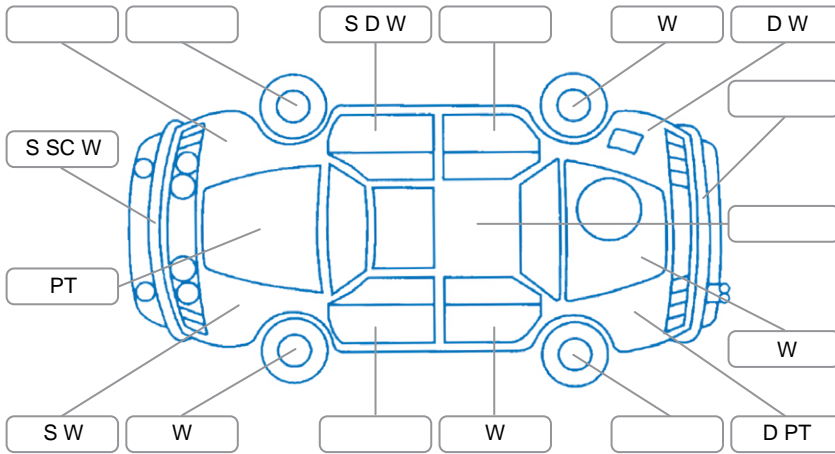

Report ID:	28,254,299	Version:	1
Created:	17 Jun 2026		

Make:	Ford	Model:	Falcon
Body Style:	Sedan	Year:	2004
Rego No.:	NGF606	Rego Expiry:	
WoF Expiry:	14 Mar 2026	Odometer:	239,315 Kms
Good No.:	28254299	VIN:	6FPAAAJGSW4R73801
Next Service:	unknown	Service History:	No

**Key**  
 S = Scratch    R = Rust    C = Crack    \* = Decals    W = Significant scuffs  
 D = Dent    PT = Paint defect    P = Pin dent    SC = Stone Chips

Note: some defects and blemishes may not be displayed in the diagram

### Under Carriage and Under Bonnet Inspection Comments

Significant engine oil leaks  
 Front pads worn, rears low, broken wheel stud L/R  
 Diff oil leak, center bush worn left sill damage