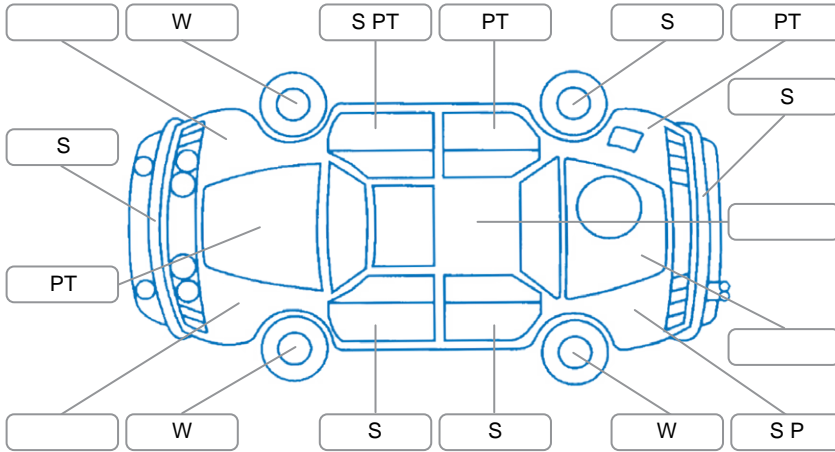

Report ID:	28,254,247	Version:	2
Created:	24 Jun 2026		

Make:	Honda	Model:	Accord
Body Style:	Sedan	Year:	2008
Rego No.:	LLA137	Rego Expiry:	01 Dec 2026
WoF Expiry:	20 Nov 2026	Odometer:	94,180 Kms
Good No.:	28254247	VIN:	7AT08G13X18304549
Next Service:	104000 kms	Service History:	No

Key
 S = Scratch R = Rust C = Crack * = Decals W = Significant scuffs
 D = Dent PT = Paint defect P = Pin dent SC = Stone Chips

Note: some defects and blemishes may not be displayed in the diagram

Body Inspection Comments