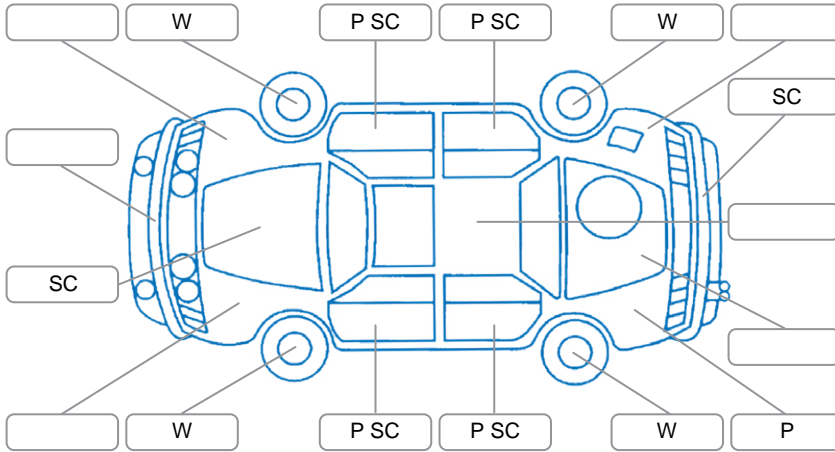

Key

S = Scratch R = Rust C = Crack * = Decals W = Significant scuffs
 D = Dent PT = Paint defect P = Pin dent SC = Stone Chips

Note: some defects and blemishes may not be displayed in the diagram

Body Inspection Comments

Conditions During Body Inspection: Wet

Under Carriage and Under Bonnet Inspection Comments

Front wheel drive.
 Freshly serviced.
 2 new tyres installed.

Interior Comments

Seats:	Average
Carpets:	Average
Panels:	Average
Dashboard:	Average