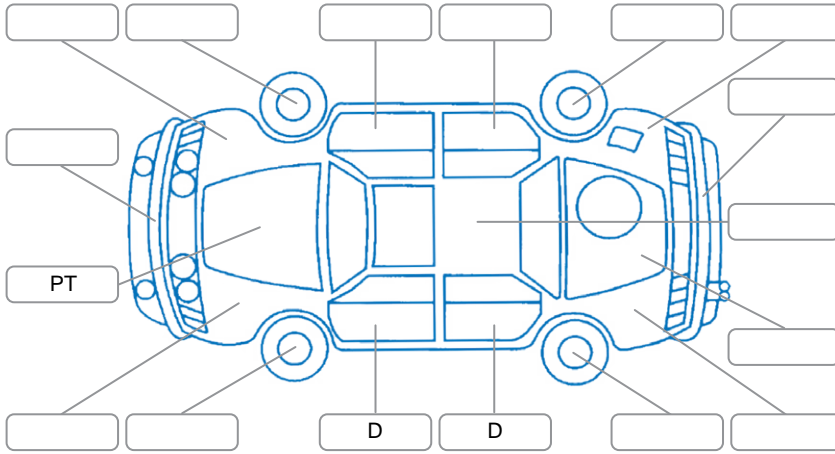

**Key**  
 S = Scratch    R = Rust    C = Crack    \* = Decals    W = Significant scuffs  
 D = Dent    PT = Paint defect    P = Pin dent    SC = Stone Chips

Note: some defects and blemishes may not be displayed in the diagram

### Body Inspection Comments

L tail light cracked, engine oil leak,

Conditions During Body Inspection    Wet