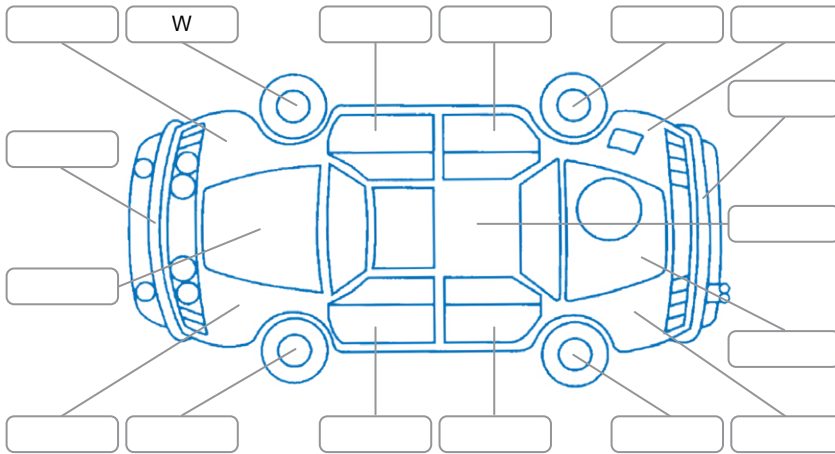

Report ID:	28,254,172	Version:	1
Created:	16 Jun 2026		

Make:	Toyota	Model:	Corolla
Body Style:	Hatchback	Year:	2022
Rego No.:	PHC946	Rego Expiry:	16 Dec 2026
WoF Expiry:	08 Jun 2027	Odometer:	33,665 Kms
Good No.:	28254172	VIN:	JTNK93BE603046189
Next Service:	47,000 Kms	Service History:	Yes

Key
 S = Scratch R = Rust C = Crack * = Decals W = Significant scuffs
 D = Dent PT = Paint defect P = Pin dent SC = Stone Chips

Note: some defects and blemishes may not be displayed in the diagram

Body Inspection Comments

Conditions During Body Inspection: Dry Wet

Under Carriage and Under Bonnet Inspection Comments

2WD

Interior Comments

Seats:	Good
Carpets:	Good
Panels:	Good
Dashboard:	Good

General Comments

Road Conditions During Test Drive	Wet		
Engine Timing Mechanism	Timing Chain		
Evidence of Cam Belt Replacement	<input type="checkbox"/> Yes	<input type="checkbox"/> No	Kms
Inspected by:	Hoani Saunders		
Published by:	Miroslav Granich		
Inspection Date:	16 Jun 2026		