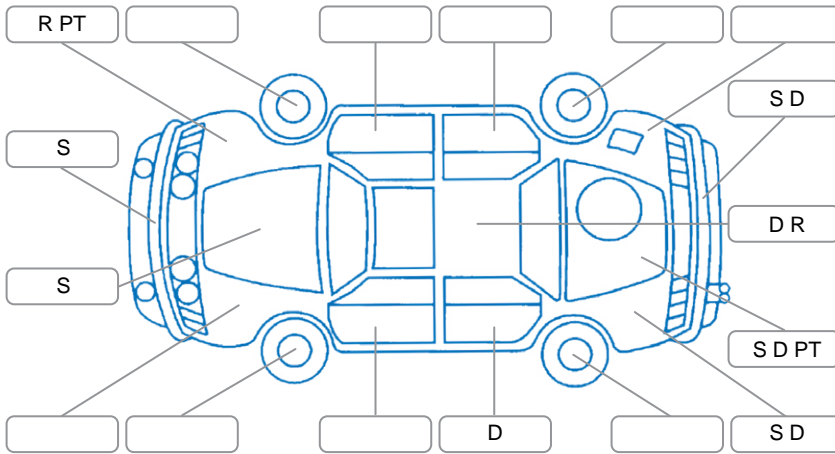

Report ID:	28,254,155	Version:	1
Created:	13 Jun 2026		

Make:	Toyota	Model:	Hiace
Body Style:	Van	Year:	2017
Rego No.:	KHA173	Rego Expiry:	11 Oct 2026
WoF Expiry:	18 May 2027	Odometer:	120,809 Kms
Good No.:	28254155	VIN:	JTFHT02P105024838
Next Service:	132,800 kms	Service History:	Yes

Key

S = Scratch R = Rust C = Crack * = Decals W = Significant scuffs
 D = Dent PT = Paint defect P = Pin dent SC = Stone Chips

Note: some defects and blemishes may not be displayed in the diagram

Body Inspection Comments

Note: oil leak from turbo,
 Underneath right side seal bend ,

Conditions During Body Inspection Wet

Under Carriage and Under Bonnet Inspection Comments

Interior Comments

Seats:	Average
Carpets:	Average
Panels:	Average
Dashboard:	Average