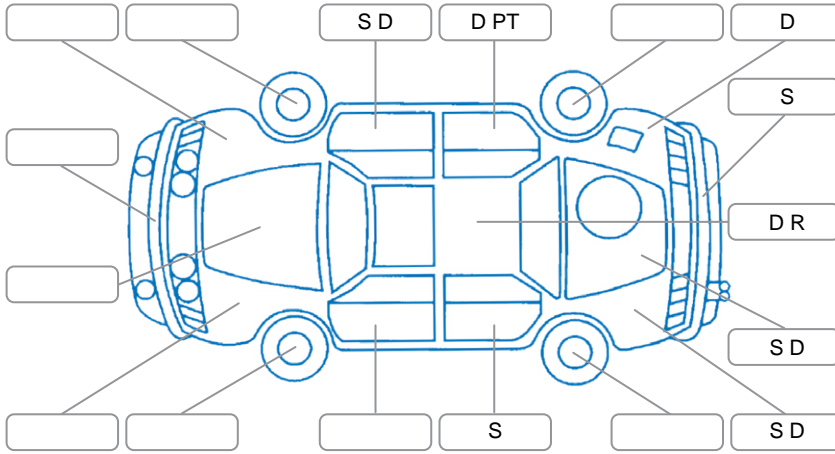

Report ID:	28,254,117	Version:	1
Created:	13 Jun 2026		

Make:	Toyota	Model:	Hiace
Body Style:	Van	Year:	2016
Rego No.:	JSE273	Rego Expiry:	30 Sep 2026
WoF Expiry:	08 Jun 2027	Odometer:	150,299 Kms
Good No.:	28254117	VIN:	JTFHT02P105020045
Next Service:	152000 kms	Service History:	No

Key

S = Scratch R = Rust C = Crack * = Decals W = Significant scuffs
 D = Dent PT = Paint defect P = Pin dent SC = Stone Chips

Note: some defects and blemishes may not be displayed in the diagram

Body Inspection Comments

Both rear body seal torn, r tail light cracked, noise when braking,

Conditions During Body Inspection

Wet

Under Carriage and Under Bonnet Inspection Comments

Interior Comments

Seats:	Average
Carpets:	Average
Panels:	Average
Dashboard:	Average