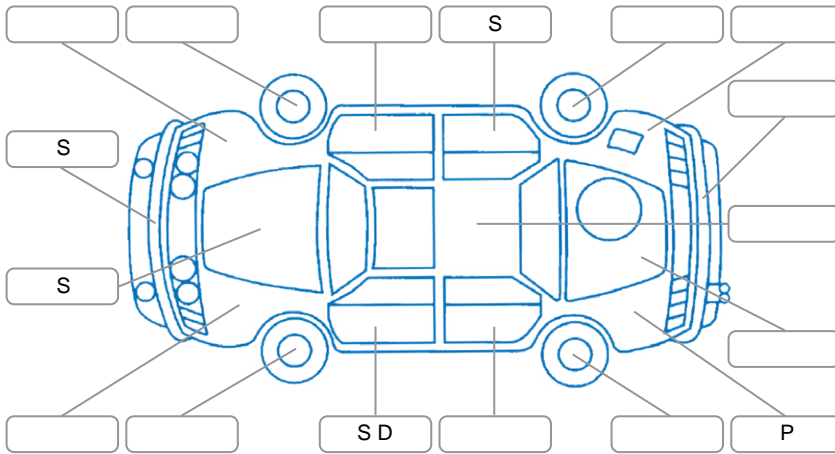

Report ID:	28,254,062	Version:	3
Created:	03 Jul 2026		

Make:	Toyota	Model:	Highlander
Body Style:	SUV	Year:	2021
Rego No.:	NSC311	Rego Expiry:	16 Aug 2026
WoF Expiry:	16 Jul 2027	Odometer:	53,919 Kms
Good No.:	28254062	VIN:	5TDLB3CH90S047356
Next Service:	55000	Service History:	Yes

Key
 S = Scratch R = Rust C = Crack * = Decals W = Significant scuffs
 D = Dent PT = Paint defect P = Pin dent SC = Stone Chips

Note: some defects and blemishes may not be displayed in the diagram

Body Inspection Comments

Left front and left rear tyres under limit

Conditions During Body Inspection

Dry

Under Carriage and Under Bonnet Inspection Comments

Interior Comments

Seats:	Good
Carpets:	Good
Panels:	Good
Dashboard:	Good